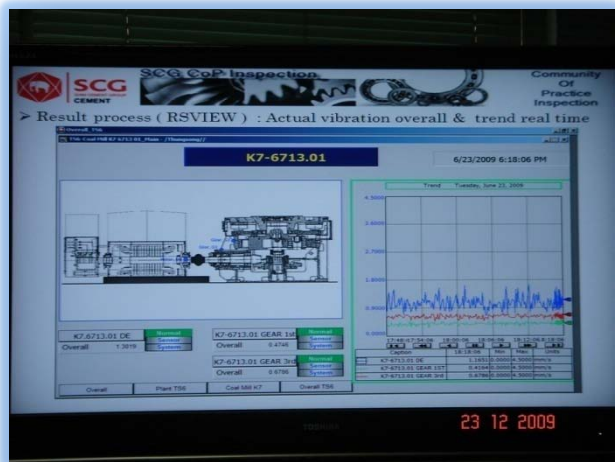

AST

Most Valued Global Provider of Predictive Maintenance Solution