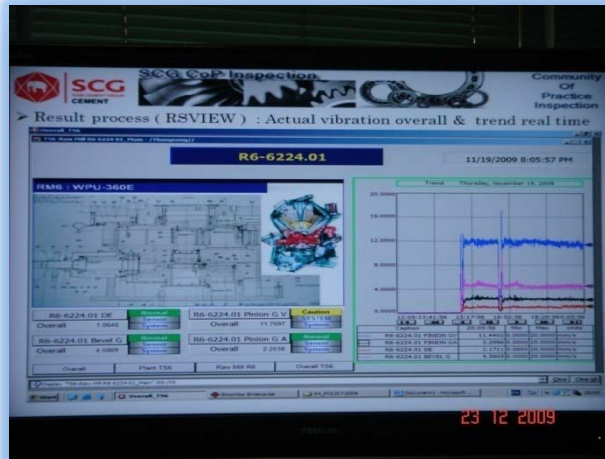

AST

Most Valued Global Provider of Predictive Maintenance Solution