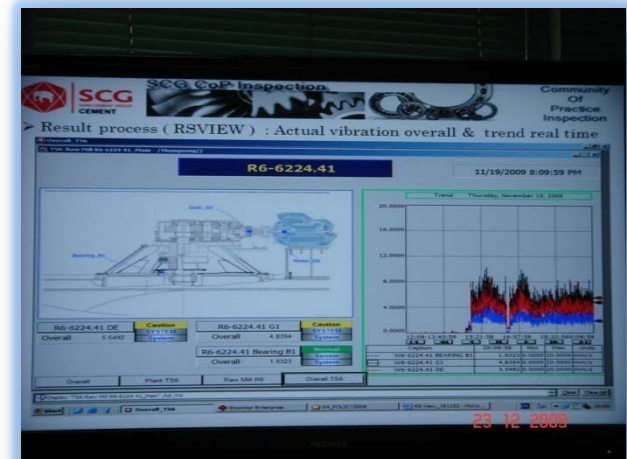

AST

Most Valued Global Provider of Predictive Maintenance Solution