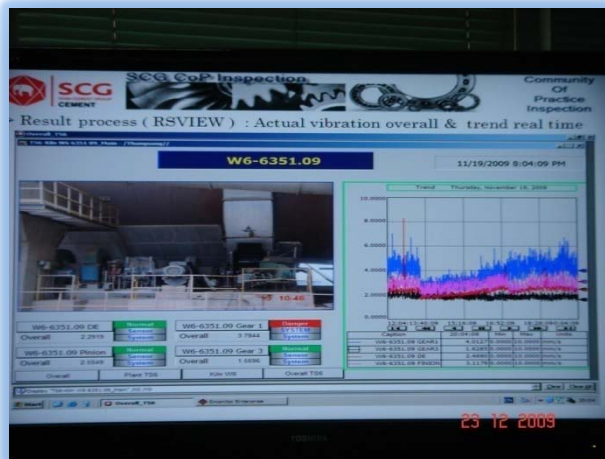

AST

Most Valued Global Provider of Predictive Maintenance Solution