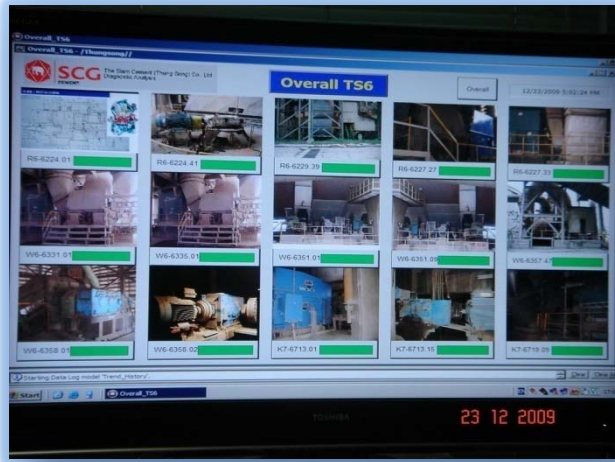

AST

Most Valued Global Provider of Predictive Maintenance Solution