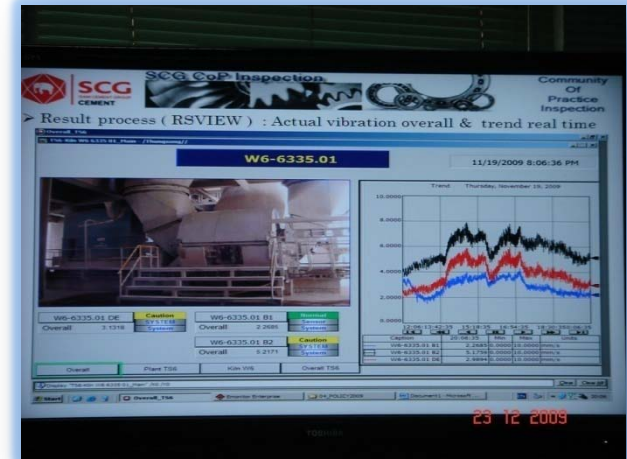

AST

Most Valued Global Provider of Predictive Maintenance Solution