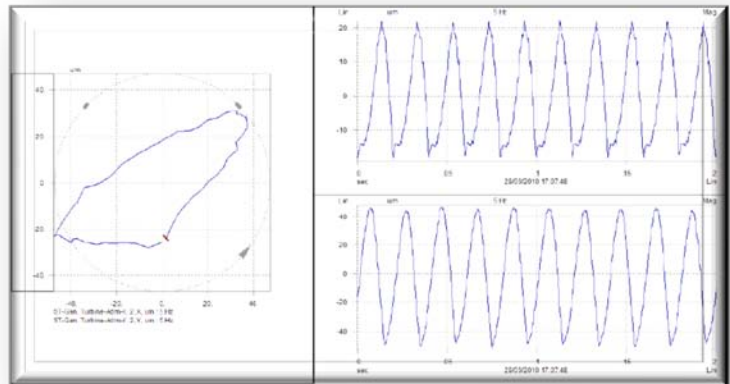

- The machine is Turbine/Generator.
- The existing system is Bently Nevada and others.
- The customers need to analyze Orbit, Startup, Coast Down, Polar Plot at the Turbine.
- We use Portable 2 channels analyzer and 8 channels real-time analyzer to service these customers.

Most Valued Global Provider of Predictive Maintenance Solution

AST

Most Valued Global Provider of Predictive Maintenance Solution

Startup Cooldown Plot

Most Valued Global Provider of Predictive Maintenance Solution

AST

Waterfall Plot

Polar Plot

Orbit Plot

Most Valued Global Provider of Predictive Maintenance Solution