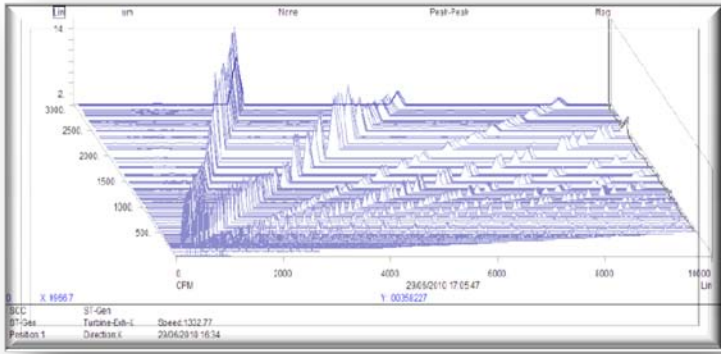

- The machine is Turbine/Generator.
- The existing system is Bently Nevada and others.
- The customers need to analyze Orbit, Startup, Coast Down, Polar Plot at the Turbine.
- We use Portable 2 channels analyzer and 8 channels real-time analyzer to service these customers.

Most Valued Global Provider of Predictive Maintenance Solution

AST

Most Valued Global Provider of Predictive Maintenance Solution

Startup Cooldown Plot

Most Valued Global Provider of Predictive Maintenance Solution

AST

Waterfall Plot

Polar Plot

Orbit Plot

Most Valued Global Provider of Predictive Maintenance Solution