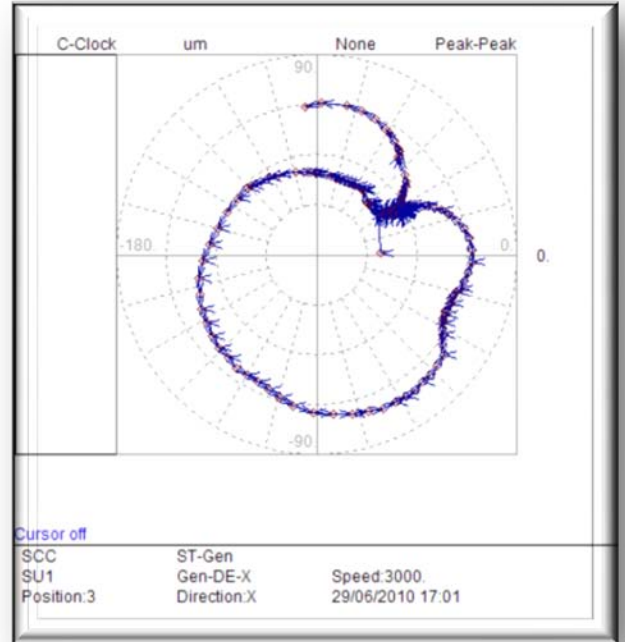

- The machine is Turbine/Generator.
- The existing system is Bently Nevada and others.
- The customers need to analyze Orbit, Startup, Coast Down, Polar Plot at the Turbine.
- We use Portable 2 channels analyzer and 8 channels real-time analyzer to service these customers.

Most Valued Global Provider of Predictive Maintenance Solution

AST

Most Valued Global Provider of Predictive Maintenance Solution

Startup Cooldown Plot

Most Valued Global Provider of Predictive Maintenance Solution

AST

Waterfall Plot

Polar Plot

Orbit Plot

Most Valued Global Provider of Predictive Maintenance Solution