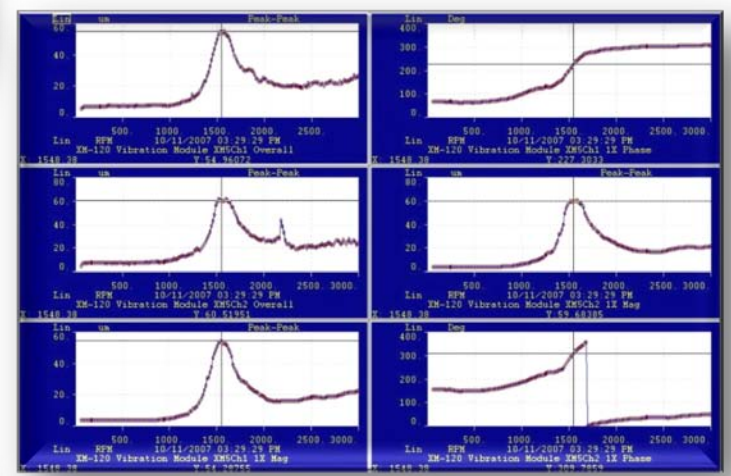

- The machine is Turbine/Generator.
- The existing system is Bently Nevada and others.
- The customers need to analyze Orbit, Startup, Coast Down, Polar Plot at the Turbine.
- We use Portable 2 channels analyzer and 8 channels real-time analyzer to service these customers.

Most Valued Global Provider of Predictive Maintenance Solution

AST

Most Valued Global Provider of Predictive Maintenance Solution

Startup Cooldown Plot

Most Valued Global Provider of Predictive Maintenance Solution

AST

Waterfall Plot

Polar Plot

Orbit Plot

Most Valued Global Provider of Predictive Maintenance Solution