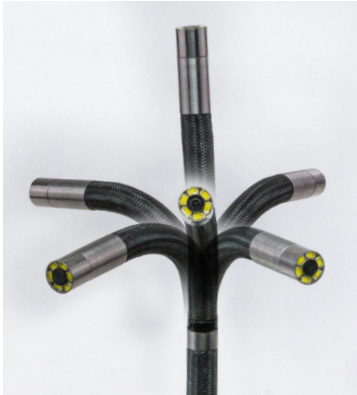

Danatronics' new DG+ Series of affordable hand-held videoscopes with interchangeable camera cables is now available in 2mm (2-way articulating), 4mm and 6mm options. The 4mm and 6mm options have full, joystick controlled, 360 degree articulation providing the user with full control over where they're steering the camera or looking. In an effort to provide the user even more control over their inspection, the DG+ also has interchangeable camera cables. Using one display you can use both a 1M long 2.8mm diameter scope for your smallest applications and a 6mm scope for your more standard applications.

FEATURES

- 360 Degree Full Articulation
- Interchangeable Camera Cables
- 5" High Resolution TFT Display
- Rear Auxiliary Light Source for Dark Environments
- Real Time 3X Digital Zoom

TYPICAL APPLICATIONS

■ Machinery	■ Casting
■ Airframes	■ Heat exchangers
■ Boiler tubes	■ Gas turbines