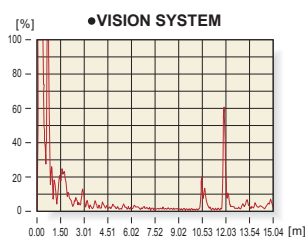

Non-Contact Level Meter

ULTRASONIC LEVEL INDICATOR

REFLEX

REFLEX
SCANFLEX

Good for measuring a long range and scanning. Powerful enough to measure a wide range of products.

MULTIFLEX

It can be applied to all processes from powder to liquid with particular setups.

MINIFLEX LR

MINIFLEX LR

It builds in the minimum function with a user-friendly software.

MICROFLEX-C

Amplifier-integrated Type, coupled with two-wire loop powered. Easy to set up and handle.

ATEX
EExm II T6

Powder Granules Liquid

ULTRASONIC LEVEL METER

Ultimate Solution for Compact Ultrasonic Type

It exactly measures levels with narrow beam width.

Transmitter/Converter in one unit

LU83-5161

LU20-5061

LU20-5061-IS

LEAK TYPE LEVEL SWITCH

KEL-2 Series

KEL-2

No moving part.
Suitable for measuring sand, aggregate, limestone and so on.

Powder Granules Lump

TILT TYPE SWITCH

TC Series

Simple mechanical construction tough enclosure. Level measurement with simple and reliable operation