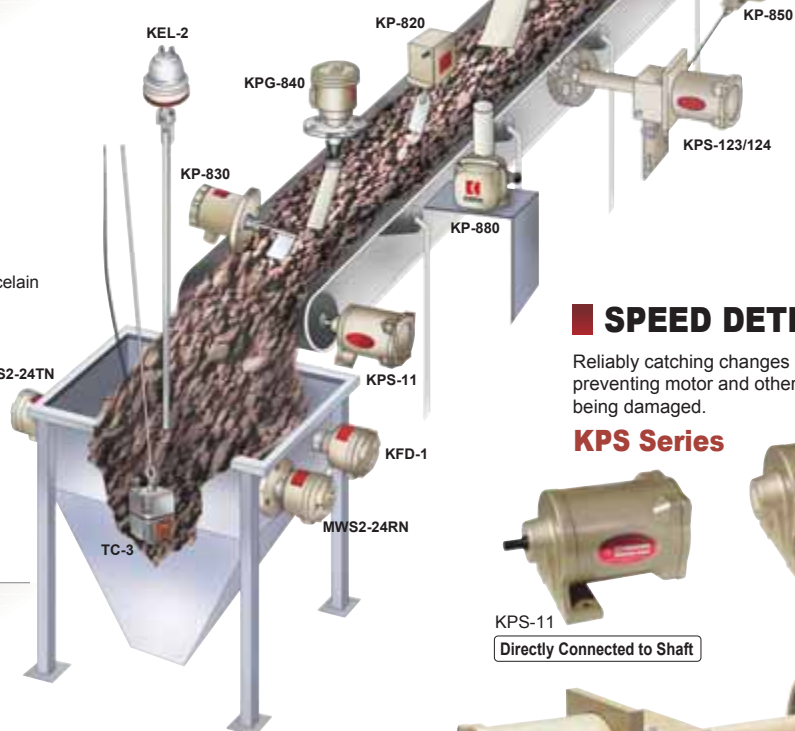

Non-Contact Level Meter

ULTRASONIC LEVEL INDICATOR

REFLEX

REFLEX
SCANFLEX

Good for measuring a long range and scanning. Powerful enough to measure a wide range of products.

MULTIFLEX

It can be applied to all processes from powder to liquid with particular setups.

Powder Granules

Conveyor Peripherals

CONVEYOR PERIPHERALS SWITCH

KP-800 Series

Ensuring safety operation of Conveyor Lines

Detecting operational exceptions such as belt moving-off-to-one-side.

Powder Granules Lump

LEAK TYPE LEVEL SWITCH

KEL-2 Series

KEL-2

No moving part.
Suitable for measuring sand, aggregate, limestone and so on.

Powder Granules Lump

TILT TYPE SWITCH

TC Series

Simple mechanical construction tough enclosure. Level measurement with simple and reliable operation

Powder Granules Lump

FLOW SWITCH

KP-800 Series

Flow detection of powder and granules on a conveyor.

Powder Granules Lump

SPEED DETECTOR

Reliably catching changes of conveyor speed, preventing motor and other components from being damaged.